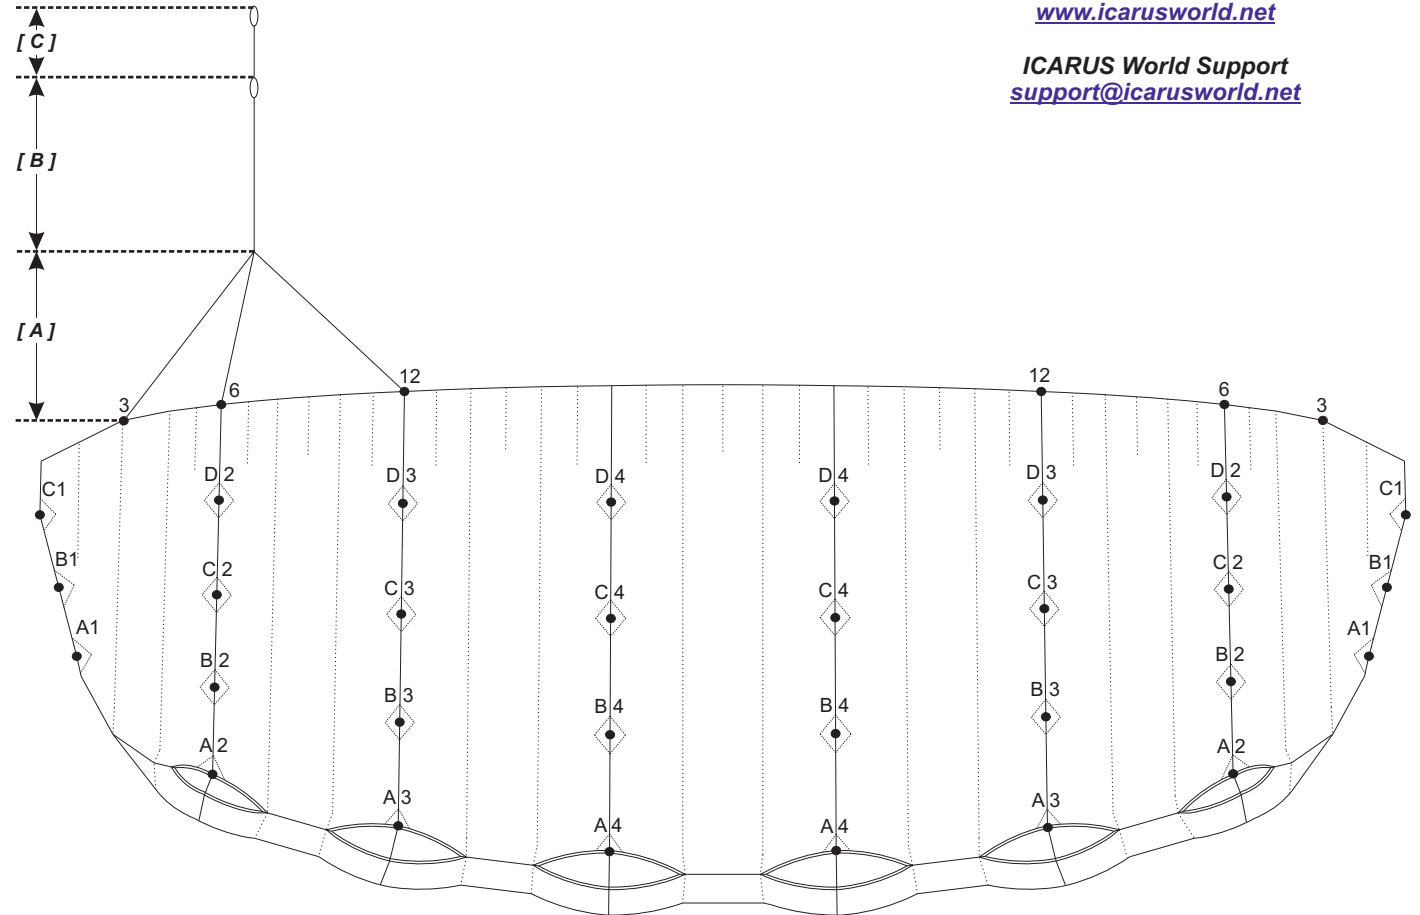

www.icarusworld.net

ICARUS World Support
support@icarusworld.net

Final Measurements (cm)

OUTSIDE	A1	258,3
	A2	263,6
	A3	262,2
CENTER	A4	265,0

OUTSIDE	B1	258,4
	B2	264,9
	B3	267,5
CENTER	B4	269,3

OUTSIDE	C1	257,9
	C2	276,1
	C3	280,0
CENTER	C4	282,4

OUTSIDE	D1	-
	D2	285,4
	D3	292,5
CENTER	D4	295,2

[A] UPPER STEERING LINES	3	119,0
	6	119,0
	12	124,0

[B] LOWER STEERING LINE	163,7
---------------------------	-------

[C] BRAKE SETTING TO SUGGESTED TOGGLE SETTING	40,8
---	------

CANOPY	GTR
SIZE	75

S/N

DOM _____ / _____ (MM/YY)

(Date of Manufacture)