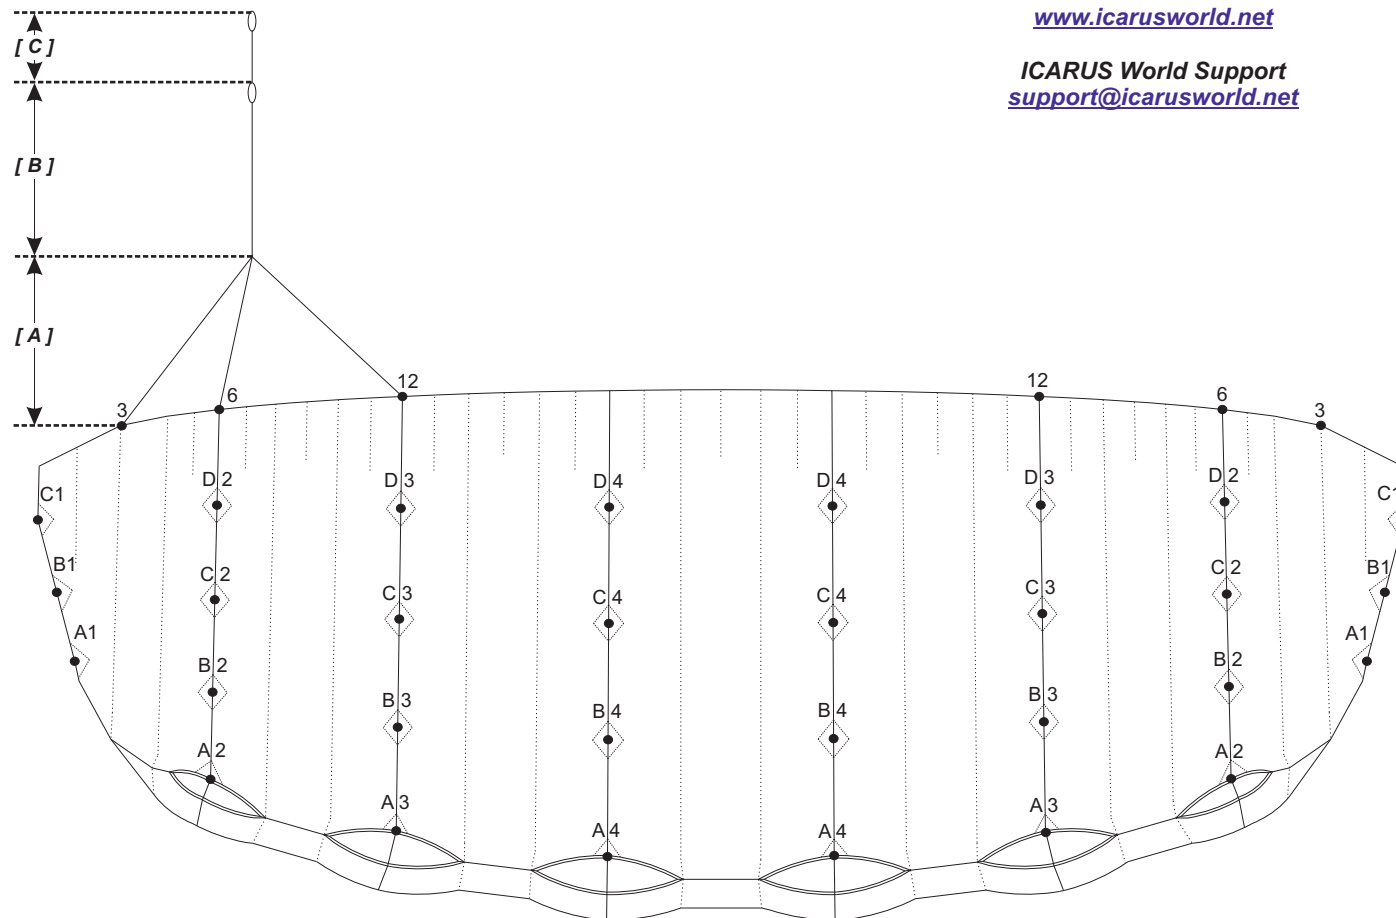

www.icarusworld.net

ICARUS World Support
support@icarusworld.net

Final Measurements (cm)

OUTSIDE	A1	276,4
	A2	282,0
	A3	280,5
CENTER	A4	283,5

OUTSIDE	B1	276,5
	B2	283,4
	B3	286,1
CENTER	B4	288,0

OUTSIDE	C1	275,9
	C2	295,1
	C3	299,4
CENTER	C4	301,9

OUTSIDE	D1	-
	D2	305,0
	D3	312,6
CENTER	D4	315,4

[A] UPPER STEERING LINES	3	126,0
	6	126,0
	12	131,3

[B] LOWER STEERING LINE	175,6
---------------------------	-------

[C] BRAKE SETTING TO SUGGESTED TOGGLE SETTING	43,2
---	------

CANOPY	GTR
SIZE	84

S/N

DOM _____ / _____ (MM/YY)

(Date of Manufacture)