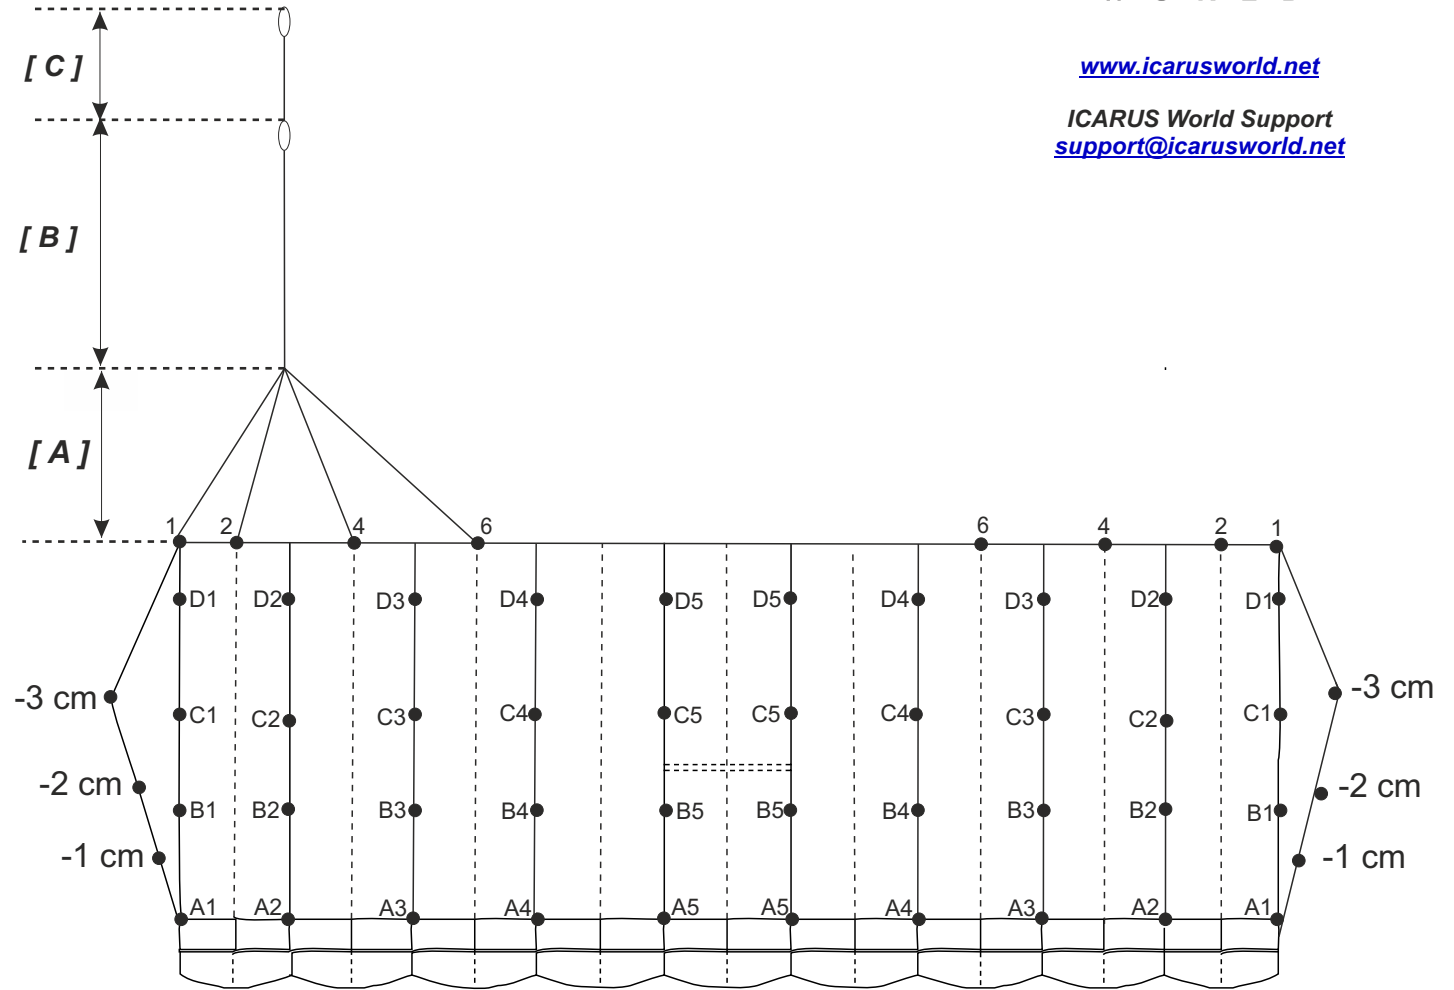

www.icarusworld.net

ICARUS World Support
support@icarusworld.net

Final Measurements (cm)

OUTSIDE	A1	338.9
	A2	338.9
	A3	338.9
CENTER	A4	338.9
	A5	338.9

OUTSIDE	B1	349.1
	B2	349.1
	B3	349.1
CENTER	B4	349.1
	B5	349.1

OUTSIDE	C1	365.3
	C2	365.3
	C3	365.3
CENTER	C4	365.3
	C5	365.3

OUTSIDE	D1	386.2
	D2	386.2
	D3	386.2
CENTER	D4	386.2
	D5	386.2

[A] UPPER STEERING LINES	1	116.5
	2	116.5
	4	116.5
	6	116.5

[B] LOWER STEERING LINE	248.8
---------------------------	-------

[C] BRAKE SETTING TO SUGGESTED TOGGLE SETTING	51.5
---	------

CANOPY	EQUINOX
SIZE	189

S/N

DOM _____ / _____ (MM/YY)
 (Date of Manufacture)