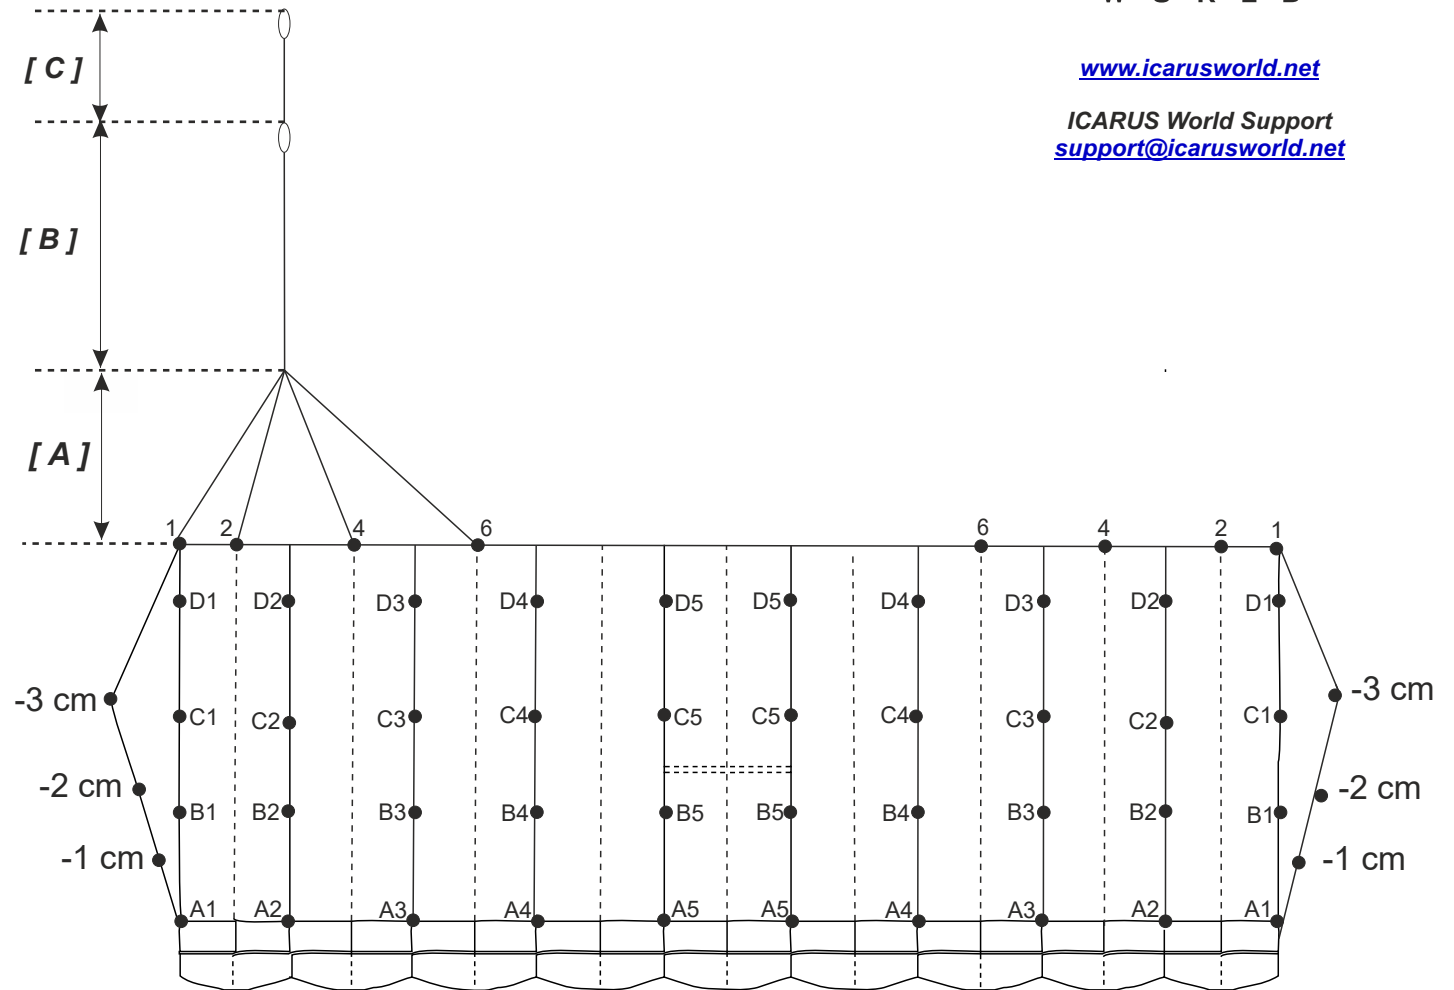

www.icarusworld.net

ICARUS World Support
support@icarusworld.net

Final Measurements (cm)

OUTSIDE	A1	349.1
	A2	349.1
	A3	349.1
	A4	349.1
CENTER	A5	349.1

OUTSIDE	B1	359.6
	B2	359.6
	B3	359.6
	B4	359.6
CENTER	B5	359.6

OUTSIDE	C1	376.2
	C2	376.2
	C3	376.2
	C4	376.2
CENTER	C5	376.2

OUTSIDE	D1	397.7
	D2	397.7
	D3	397.7
	D4	397.7
CENTER	D5	397.7

[A] UPPER STEERING LINES	1	119.7
	2	119.7
	4	119.7
	6	119.7

[B] LOWER STEERING LINE	256.3
---------------------------	-------

[C] BRAKE SETTING TO SUGGESTED TOGGLE SETTING	52.9
---	------

CANOPY	EQUINOX
SIZE	199

S/N

DOM _____ / _____ (MM/YY)
 (Date of Manufacture)