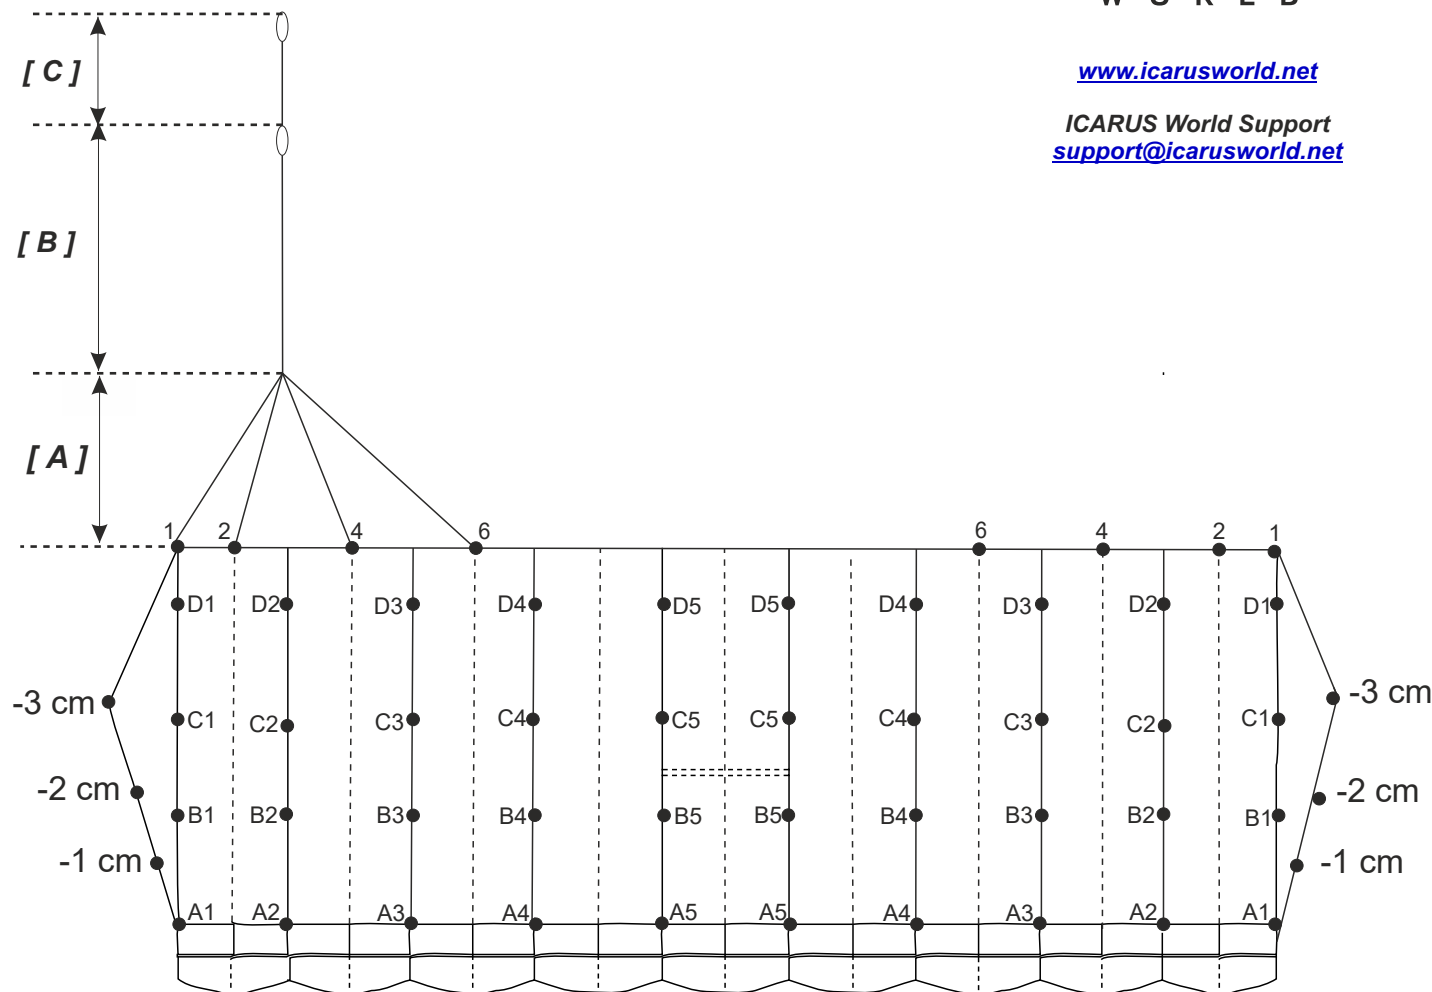

www.icarusworld.net

ICARUS World Support
support@icarusworld.net

Final Measurements (cm)

OUTSIDE	A1	359.1
	A2	359.1
	A3	359.1
	A4	359.1
CENTER	A5	359.1

OUTSIDE	B1	369.8
	B2	369.8
	B3	369.8
	B4	369.8
CENTER	B5	369.8

OUTSIDE	C1	386.9
	C2	386.9
	C3	386.9
	C4	386.9
CENTER	C5	386.9

OUTSIDE	D1	408.8
	D2	408.8
	D3	408.8
	D4	408.8
CENTER	D5	408.8

[A] UPPER STEERING LINES	1	122.6
	2	122.6
	4	122.6
	6	122.6

[B] LOWER STEERING LINE	263.6
---------------------------	-------

[C] BRAKE SETTING TO SUGGESTED TOGGLE SETTING	54.6
---	------

CANOPY	EQUINOX
SIZE	209

S/N

DOM _____ / _____ (MM/YY)
 (Date of Manufacture)