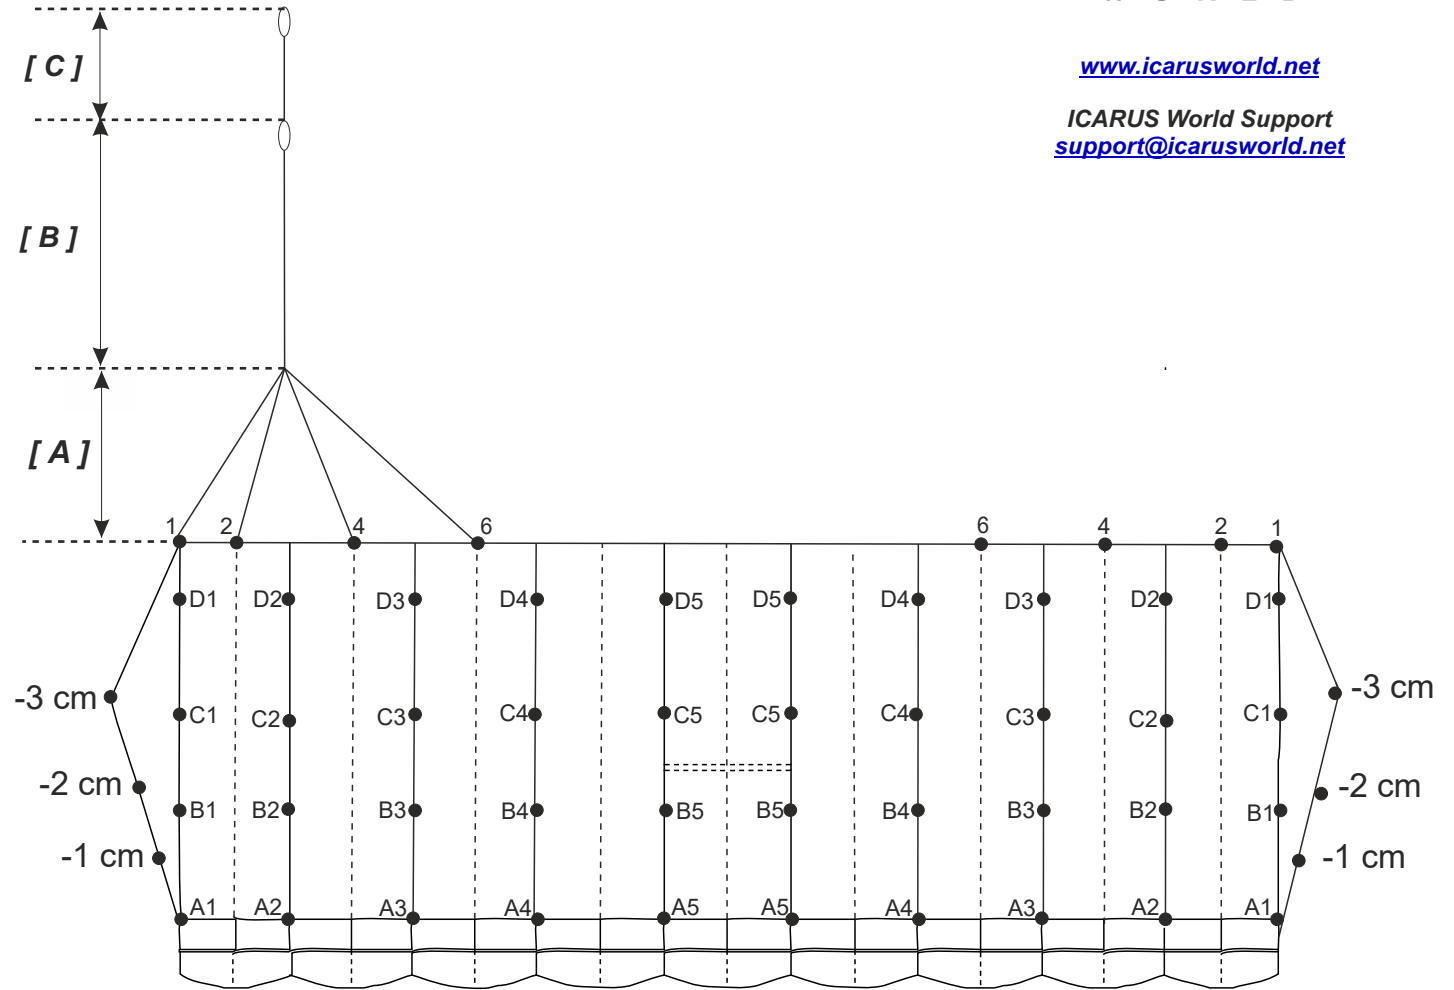

[www.icarusworld.net](http://www.icarusworld.net)

ICARUS World Support  
[support@icarusworld.net](mailto:support@icarusworld.net)

**Final Measurements (cm)**

OUTSIDE	A1	368.8
	A2	368.8
	A3	368.8
	A4	368.8
CENTER	A5	368.8

OUTSIDE	B1	379.8
	B2	379.8
	B3	379.8
	B4	379.8
CENTER	B5	379.8

OUTSIDE	C1	397.2
	C2	397.2
	C3	397.2
	C4	397.2
CENTER	C5	397.2

OUTSIDE	D1	419.7
	D2	419.7
	D3	419.7
	D4	419.7
CENTER	D5	419.7

[ A ] UPPER STEERING LINES	1	125.5
	2	125.5
	4	125.5
	6	125.5

[ B ] LOWER STEERING LINE	270.9
---------------------------	-------

[ C ] BRAKE SETTING TO SUGGESTED TOGGLE SETTING	55.6
---	------

CANOPY	EQUINOX
SIZE	219

S/N

DOM \_\_\_\_\_ / \_\_\_\_\_ (MM/YY)

(Date of Manufacture)