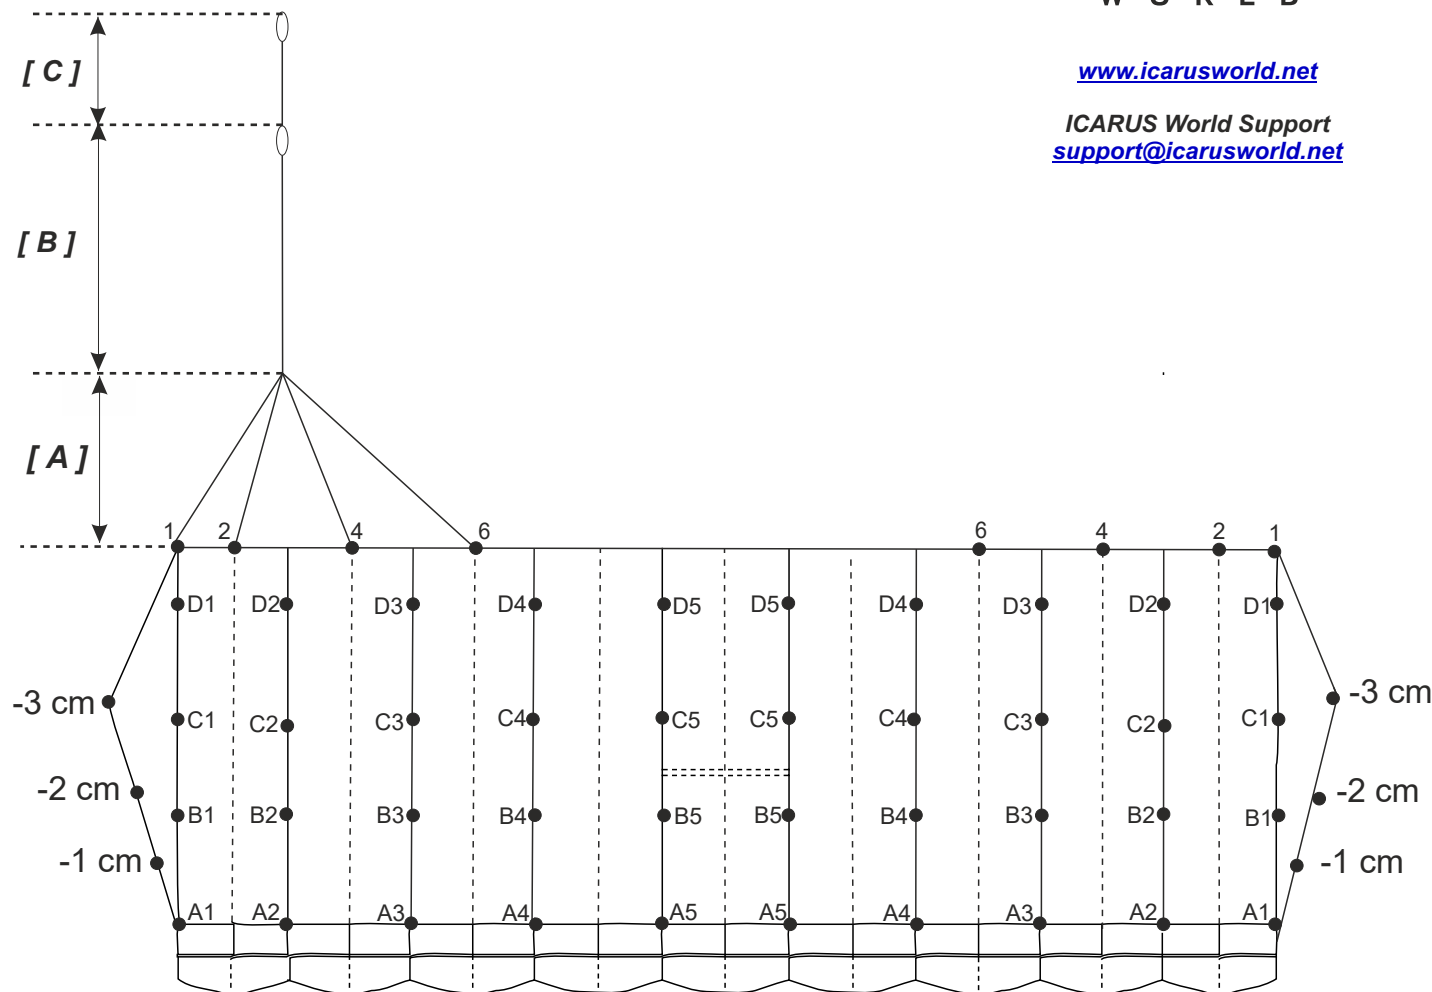

[www.icarusworld.net](http://www.icarusworld.net)

ICARUS World Support  
[support@icarusworld.net](mailto:support@icarusworld.net)

**Final Measurements (cm)**

OUTSIDE	A1	378.3
	A2	378.3
	A3	378.3
	A4	378.3
CENTER	A5	378.3

OUTSIDE	B1	389.6
	B2	389.6
	B3	389.6
	B4	389.6
CENTER	B5	389.6

OUTSIDE	C1	407.4
	C2	407.4
	C3	407.4
	C4	407.4
CENTER	C5	407.4

OUTSIDE	D1	430.4
	D2	430.4
	D3	430.4
	D4	430.4
CENTER	D5	430.4

[ A ] UPPER STEERING LINES	1	128.3
	2	128.3
	4	128.3
	6	128.3

[ B ] LOWER STEERING LINE	277.9
---------------------------	-------

[ C ] BRAKE SETTING TO SUGGESTED TOGGLE SETTING	56.9
---	------

CANOPY	EQUINOX
SIZE	229

S/N

DOM \_\_\_\_\_ / \_\_\_\_\_ (MM/YY)

(Date of Manufacture)