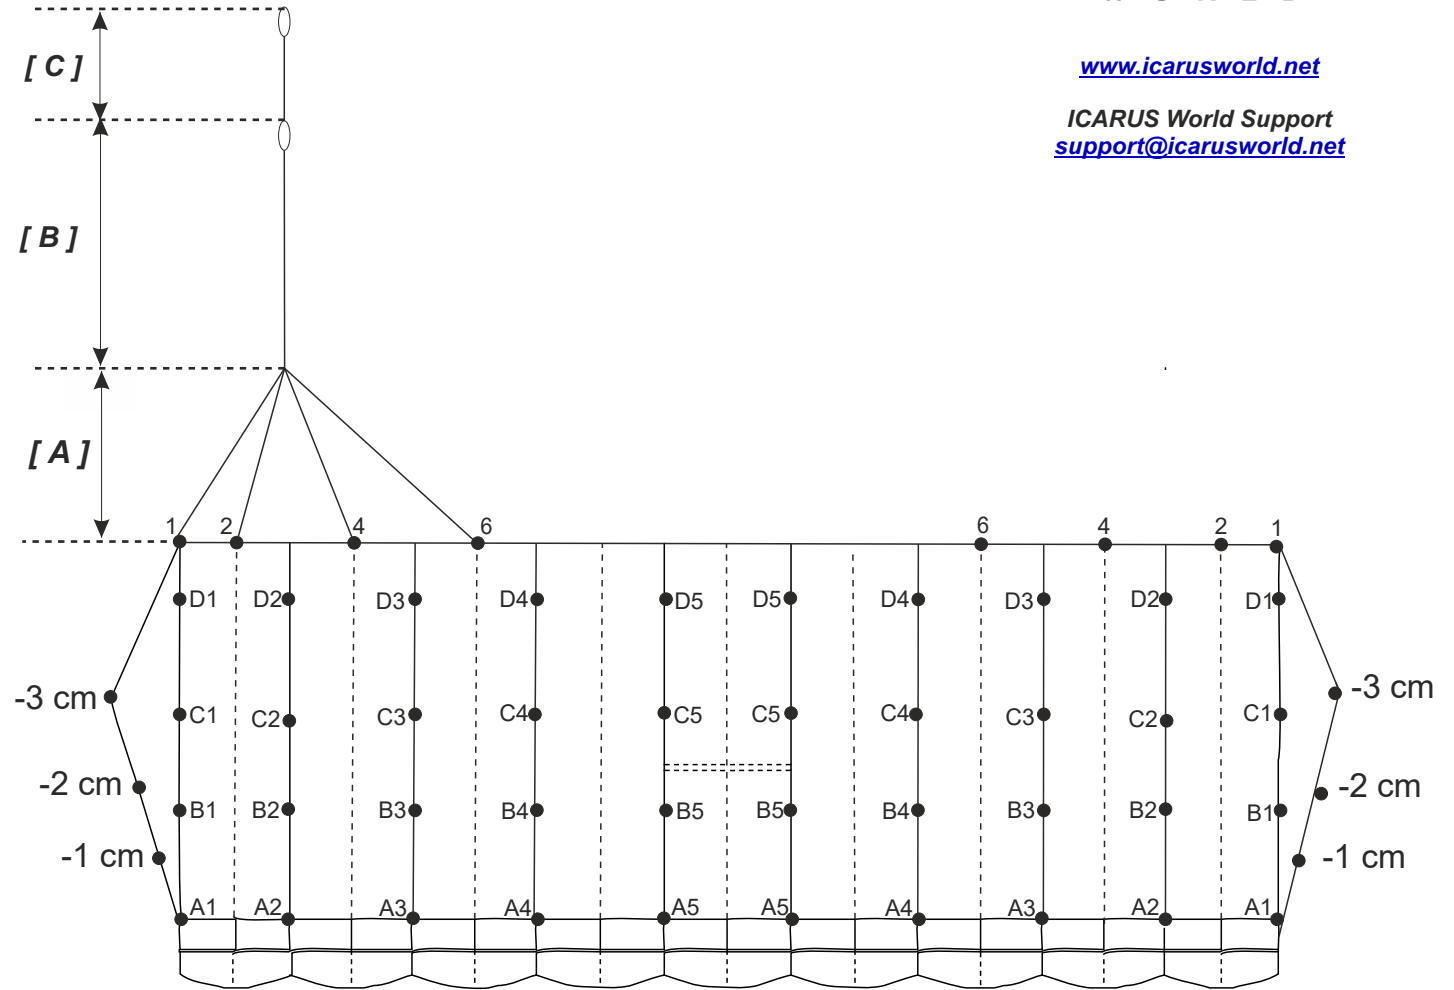

www.icarusworld.net

ICARUS World Support
support@icarusworld.net

Final Measurements (cm)

OUTSIDE	A1	387.6
	A2	387.6
	A3	387.6
	A4	387.6
CENTER	A5	387.6

OUTSIDE	B1	399.1
	B2	399.1
	B3	399.1
	B4	399.1
CENTER	B5	399.1

OUTSIDE	C1	417.3
	C2	417.3
	C3	417.3
	C4	417.3
CENTER	C5	417.3

OUTSIDE	D1	440.8
	D2	440.8
	D3	440.8
	D4	440.8
CENTER	D5	440.8

[A] UPPER STEERING LINES	1	131.1
	2	131.1
	4	131.1
	6	131.1

[B] LOWER STEERING LINE	284.7
---------------------------	-------

[C] BRAKE SETTING TO SUGGESTED TOGGLE SETTING	58.2
---	------

CANOPY	EQUINOX
SIZE	239

S/N

DOM _____ / _____ (MM/YY)

(Date of Manufacture)