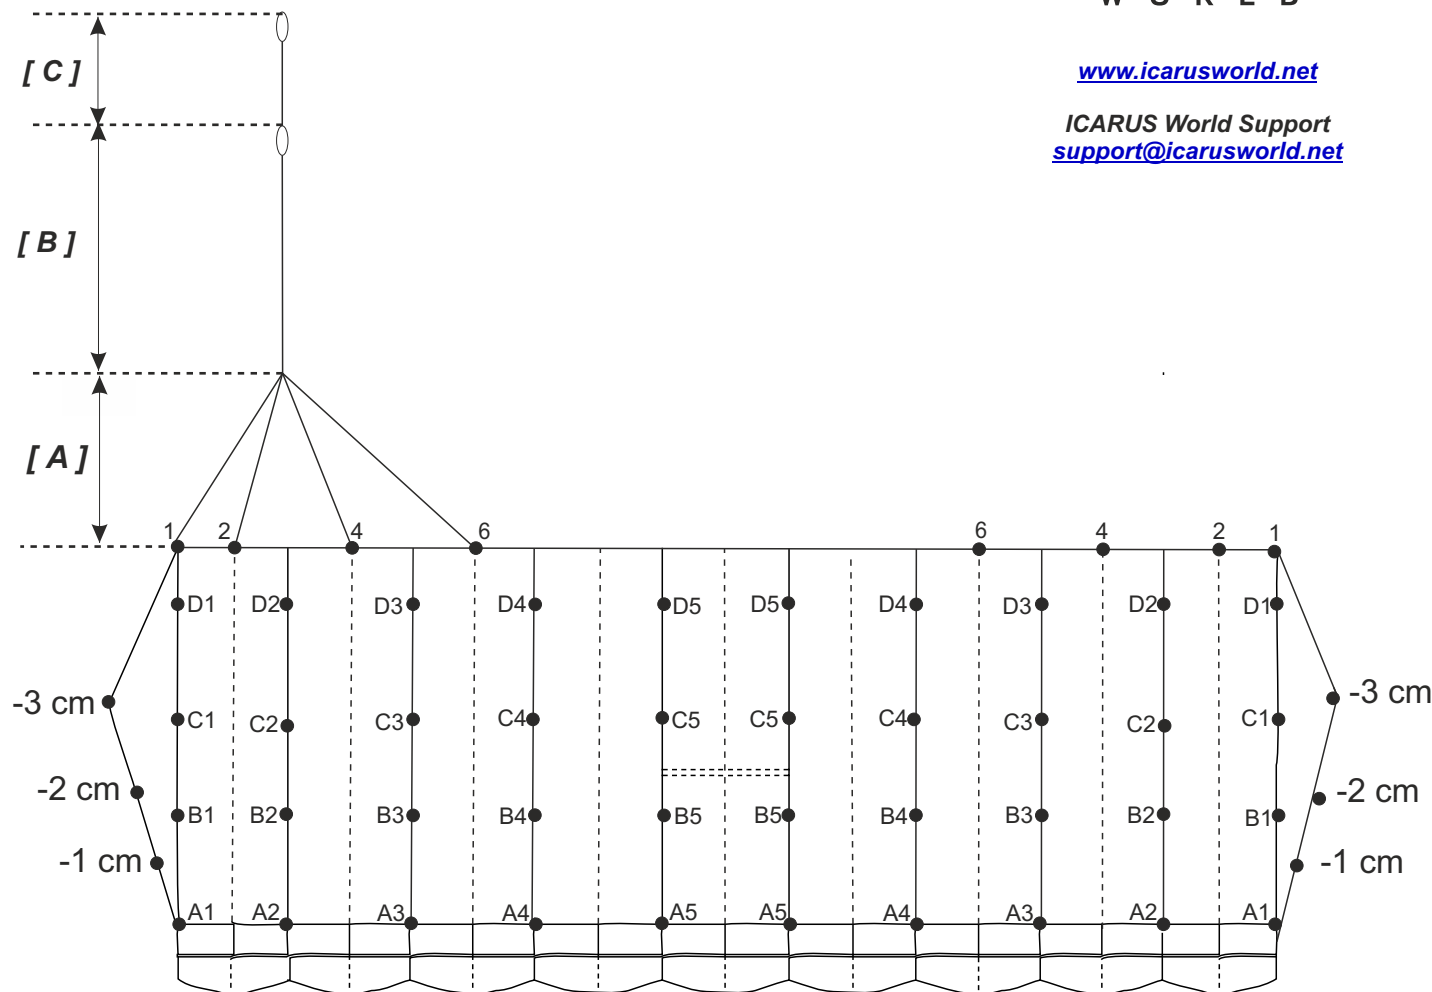

[www.icarusworld.net](http://www.icarusworld.net)

ICARUS World Support  
[support@icarusworld.net](mailto:support@icarusworld.net)

**Final Measurements (cm)**

OUTSIDE	A1	396.7
	A2	396.7
	A3	396.7
	A4	396.7
CENTER	A5	396.7

OUTSIDE	B1	408.4
	B2	408.4
	B3	408.4
	B4	408.4
CENTER	B5	408.4

OUTSIDE	C1	427.0
	C2	427.0
	C3	427.0
	C4	427.0
CENTER	C5	427.0

OUTSIDE	D1	451.0
	D2	451.0
	D3	451.0
	D4	451.0
CENTER	D5	451.0

[ A ] UPPER STEERING LINES	1	133.9
	2	133.9
	4	133.9
	6	133.9

[ B ] LOWER STEERING LINE	291.5
---------------------------	-------

[ C ] BRAKE SETTING TO SUGGESTED TOGGLE SETTING	59.5
---	------

CANOPY	EQUINOX
SIZE	249

S/N

DOM \_\_\_\_\_ / \_\_\_\_\_ (MM/YY)

(Date of Manufacture)