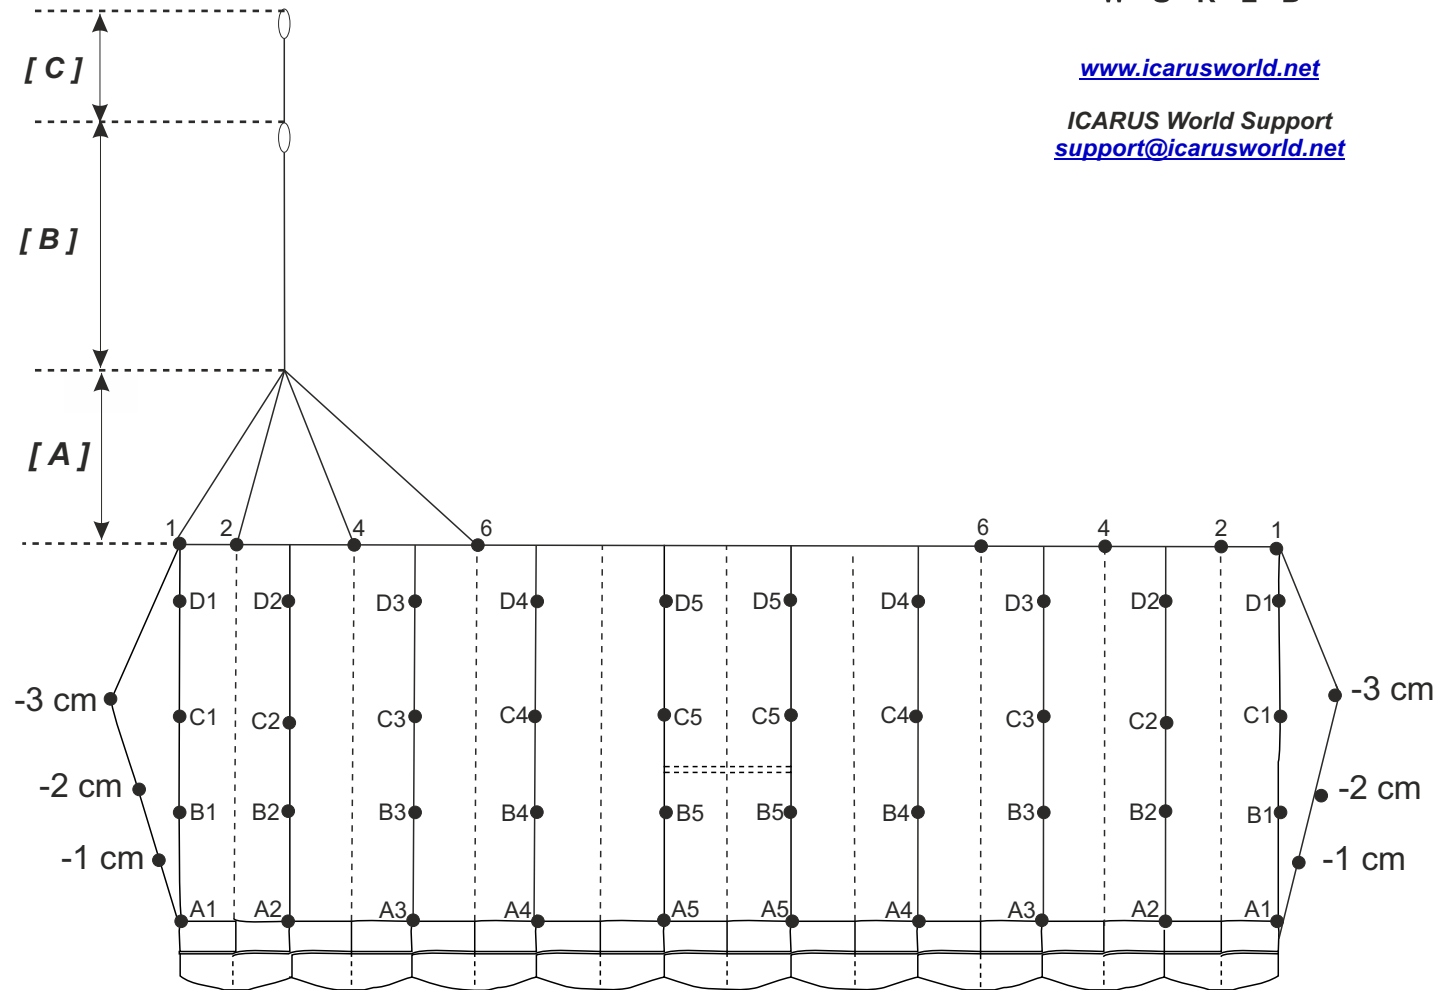

www.icarusworld.net

ICARUS World Support
support@icarusworld.net

Final Measurements (cm)

OUTSIDE	A1	423.0
	A2	423.0
	A3	423.0
	A4	423.0
CENTER	A5	423.0

OUTSIDE	B1	435.4
	B2	435.4
	B3	435.4
	B4	435.4
CENTER	B5	435.4

OUTSIDE	C1	455.1
	C2	455.1
	C3	455.1
	C4	455.1
CENTER	C5	455.1

OUTSIDE	D1	480.4
	D2	480.4
	D3	480.4
	D4	480.4
CENTER	D5	480.4

[A] UPPER STEERING LINES	1	141.7
	2	141.7
	4	141.7
	6	141.7

[B] LOWER STEERING LINE	310.8
---------------------------	-------

[C] BRAKE SETTING TO SUGGESTED TOGGLE SETTING	63.4
---	------

CANOPY	EQUINOX
SIZE	279

S/N

DOM _____ / _____ (MM/YY)
 (Date of Manufacture)